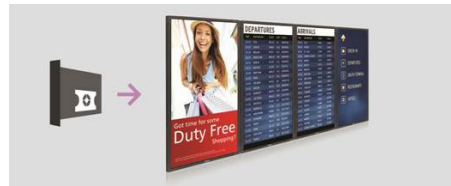

OPS Insert

Turn your display into an all-in-one digital signage solution and create a display network which is connected, intelligent and secure. Open Pluggable Specification (OPS) is an industry standard slot into which you can add an OPS-standardized media player. This cable free solution gives you the ability to install, use or maintain your hardware whenever you need.